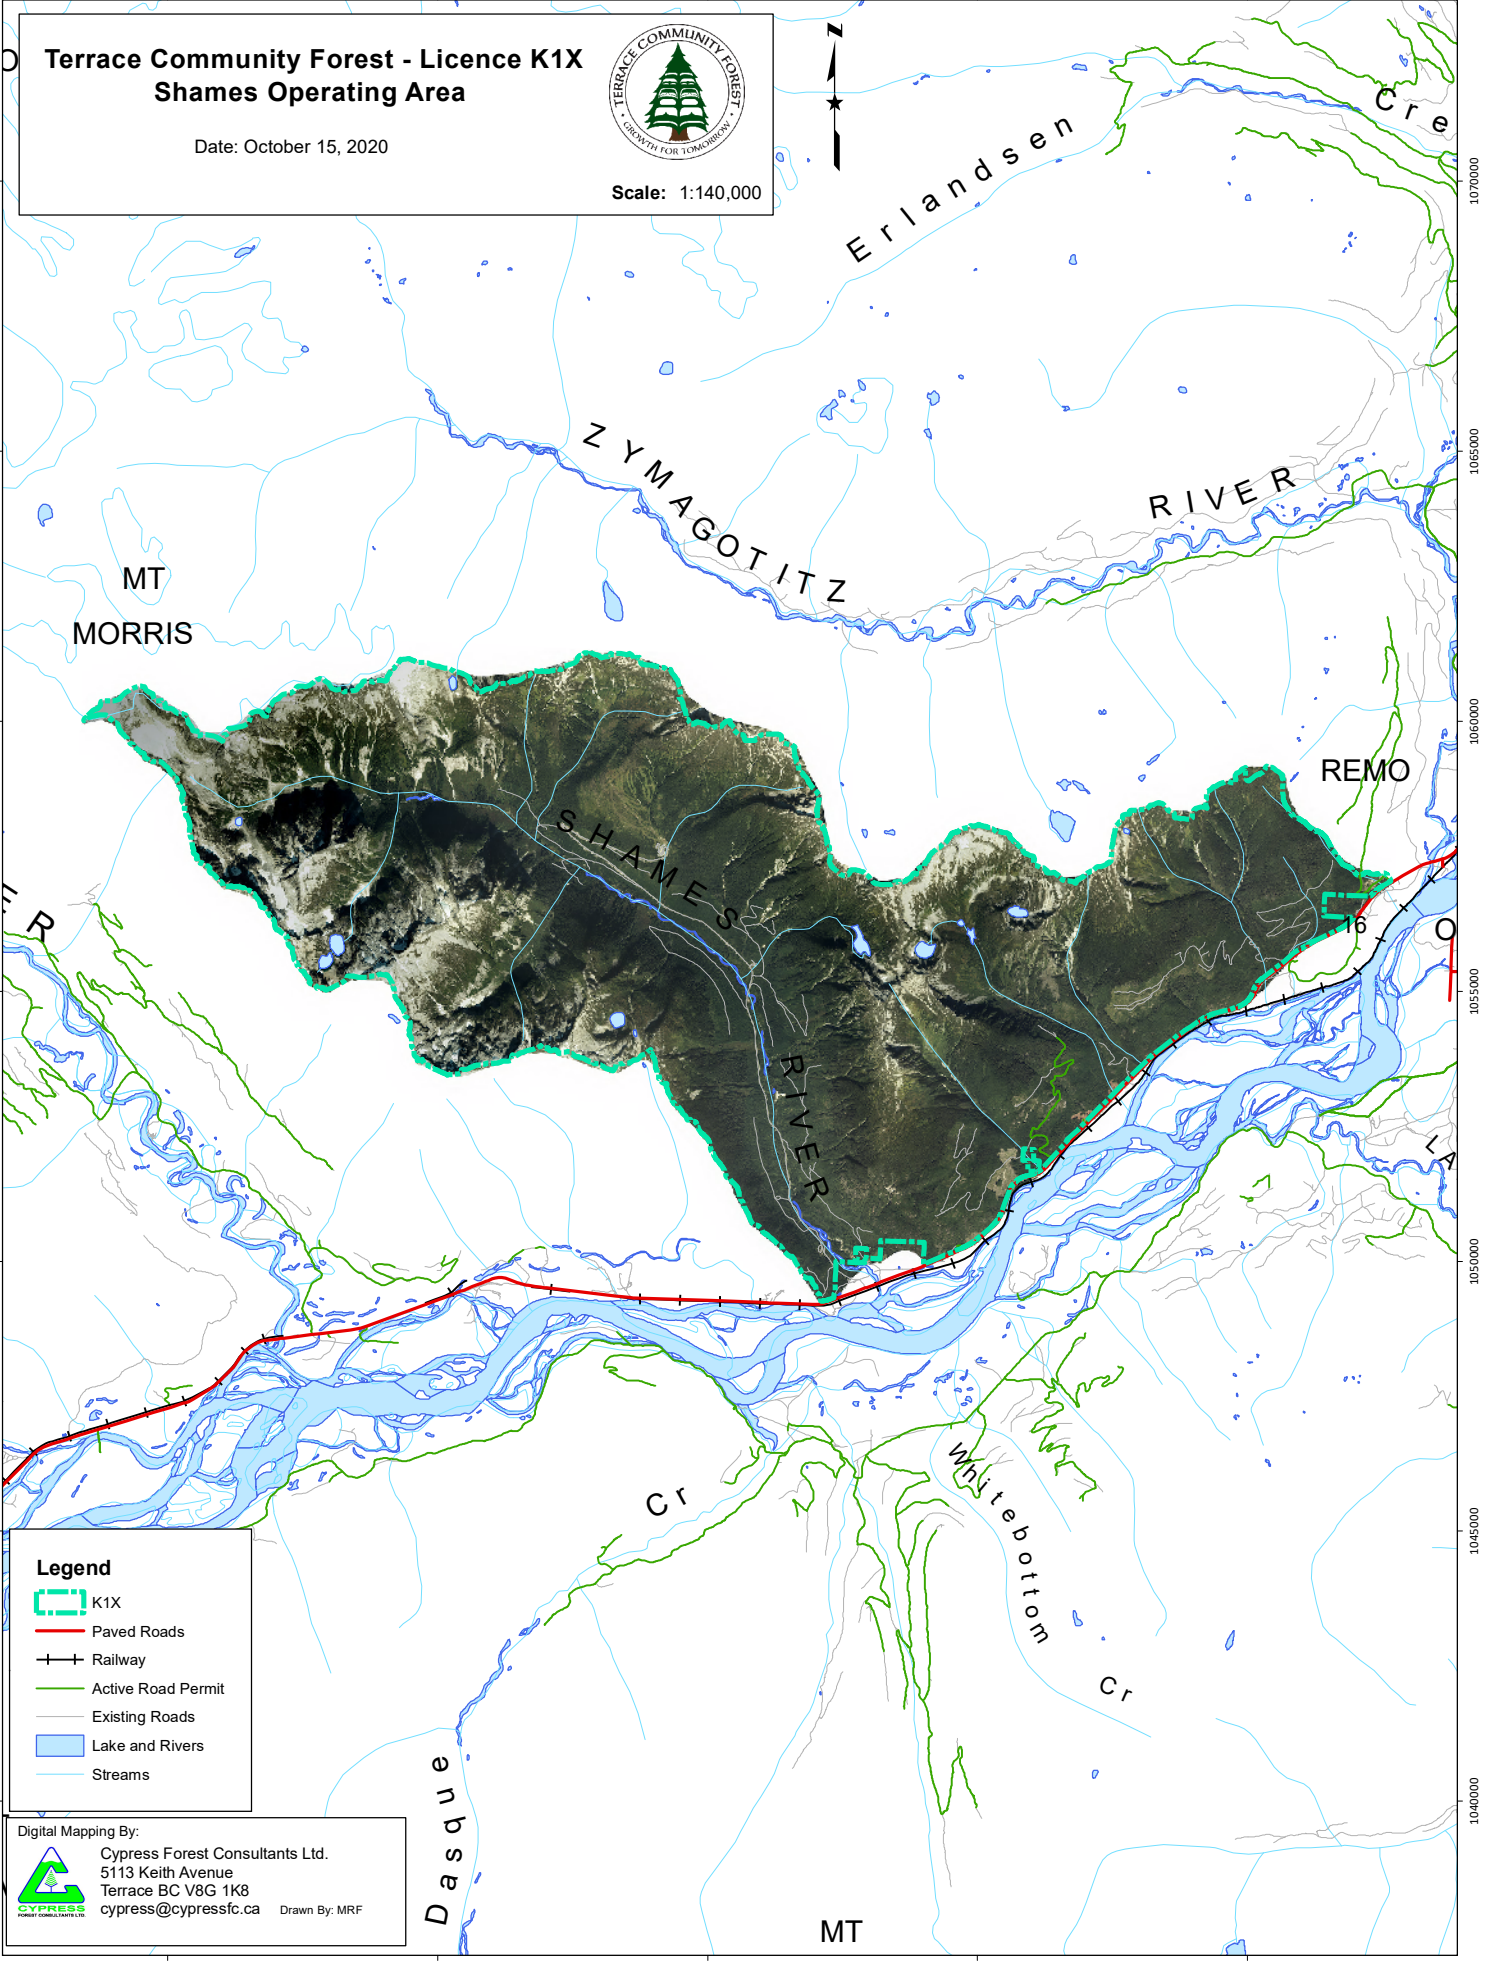

# Terrace Community Forest - Licence K1X Shames Operating Area

Date: October 15, 2020

Scale: 1:140,000

### Legend

- K1X
- Paved Roads
- Railway
- Active Road Permit
- Existing Roads
- Lake and Rivers
- Streams

Digital Mapping By:  
 Cypress Forest Consultants Ltd.  
5113 Keith Avenue  
Terrace BC V8G 1K8  
cypress@cypressfc.ca Drawn By: MRF